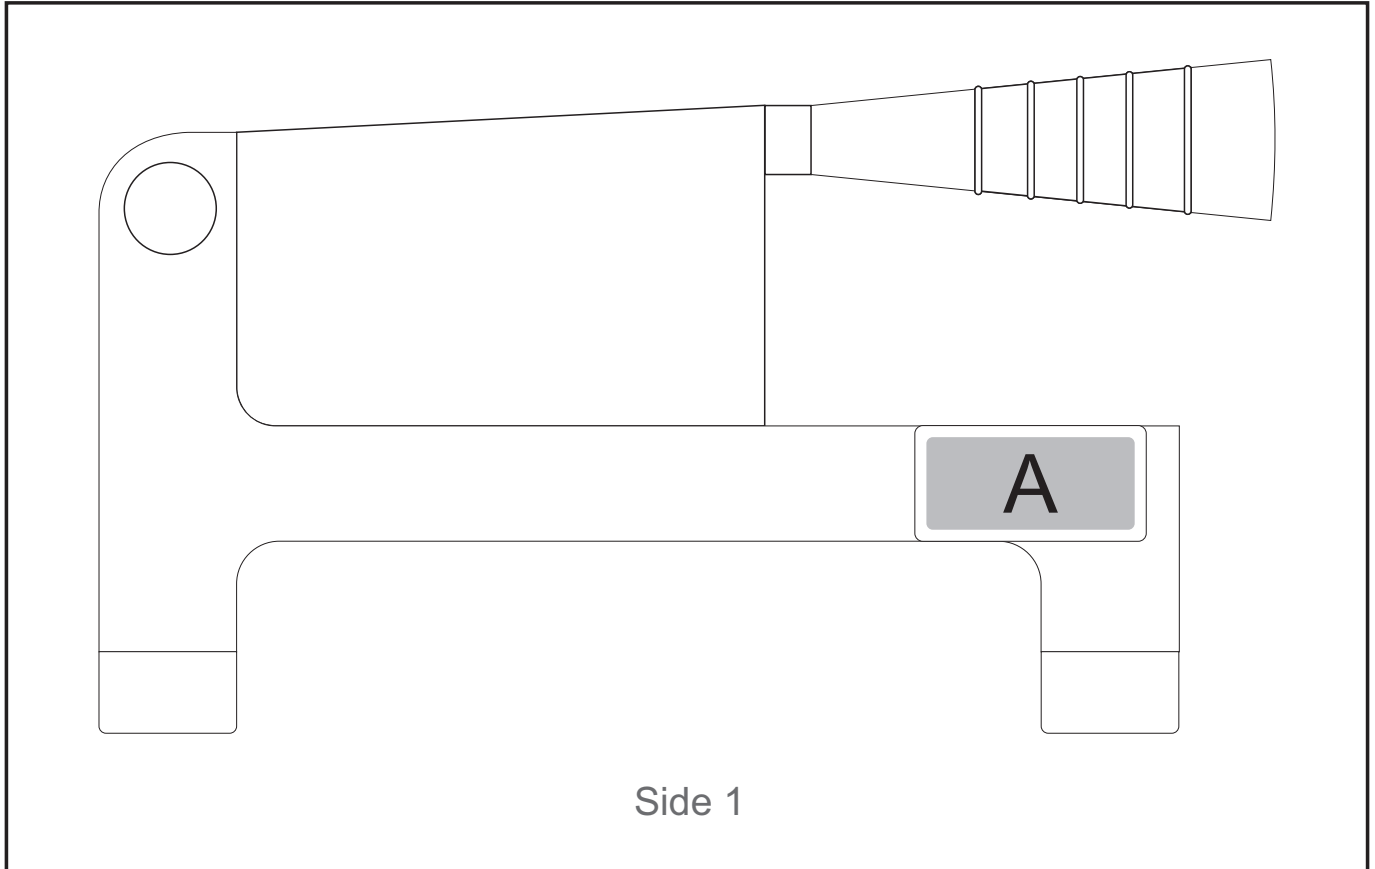

AC-2125

Andy Cartwright 'The chopping block' - Biltong Slicer

Side 1

Need to know:

- Includes 1-Position Laser Engrave (setup fee applies)

Branding Options:

Position A

1. Laser Engrave (LB) - Brown
Size: 45mm wide x 20mm high